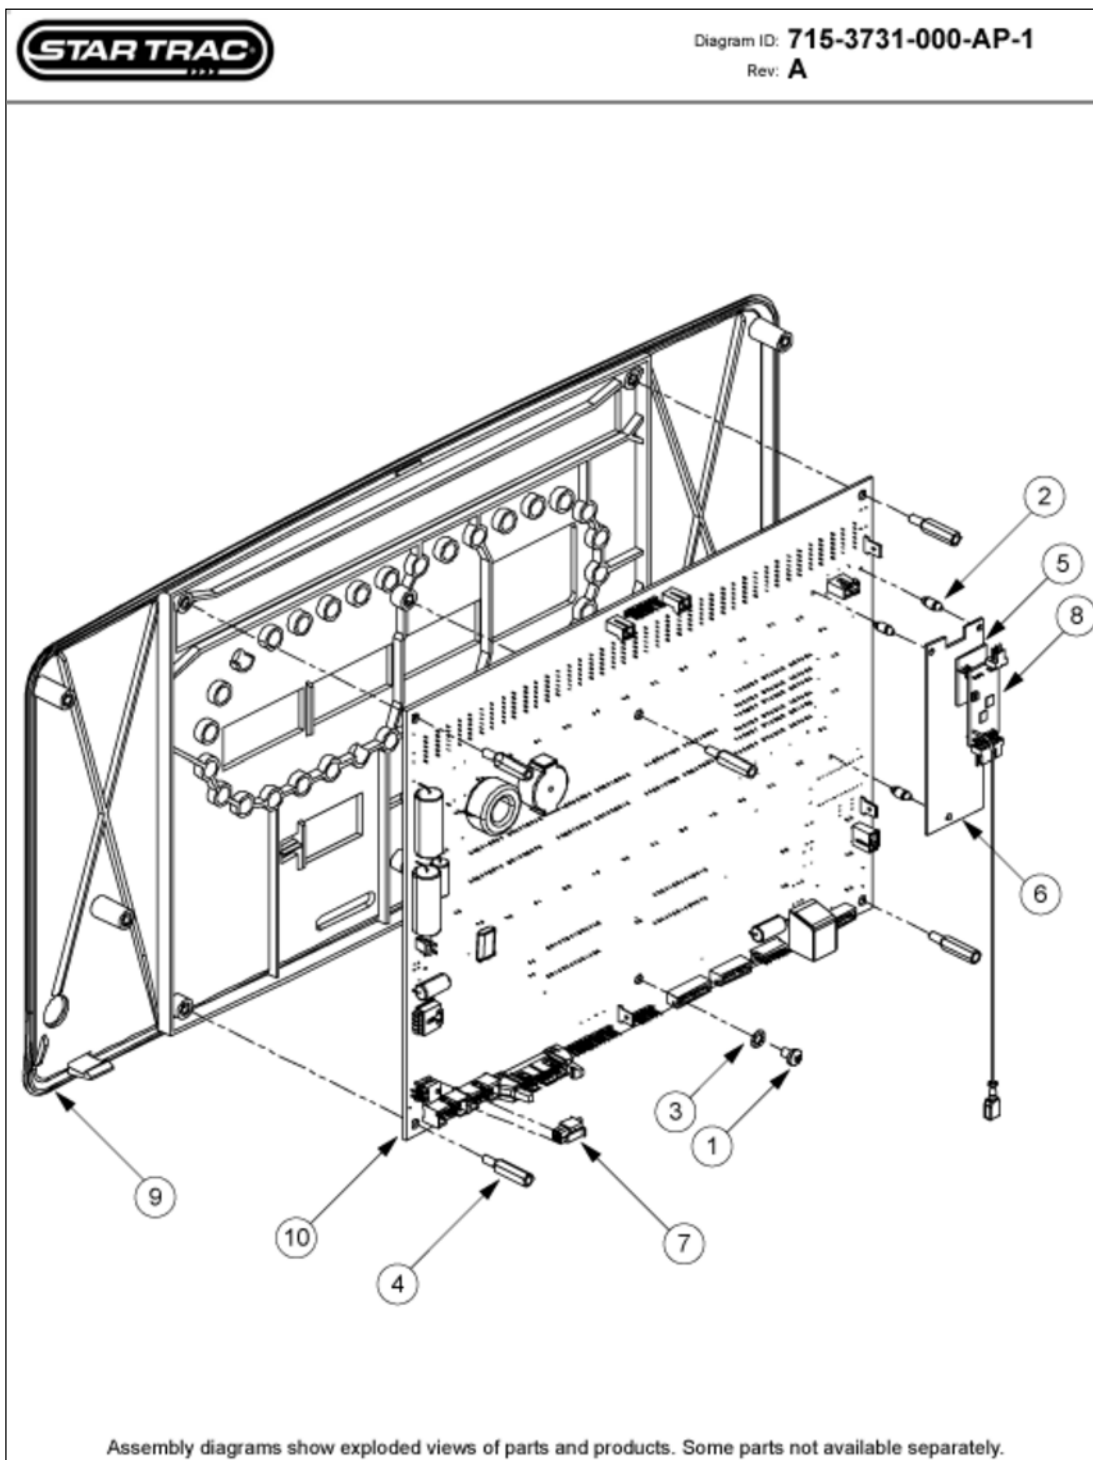

CARDIO • Treadmill • E Series Treadmill • E-TRx

Display Panel & Elec

Slide: 1-1-13-35 • PD ID: 1035 • PROD Link ID: • D ID: 381

October 22, 2009

Display Panel & Elec

Callout	Part Number:	Description
1	110-3407	SCREW, M4X0.7X 6L, PHM, PH, BO
2	120-3244	STANDOFF, 1/8"DIA X 3/16" NYLO
3	120-3258	*OBSOLETE*
4	120-3315	STANDOFF, M/F, M4X.07-21MM L
5	140-0665	DOUBLE SIDED TAPE
6	140-3330	*OBSOLETE*
7	715-3482	JUMPER, STOP SW BYPASS
8	715-3675	PCBA, SALUTRON 4000, VLAD
9	715-3733-KT	KIT, KEYPAD PLASTIC, OX LED
10	715-3845	ASSY, DISP BOAR LED,USB, E-TR

Parts are subject to availability. Part pricing may change with or without notice.
Check the Star Trac Support Website <http://support.startrac.com> for current part pricing.

October 22, 2009