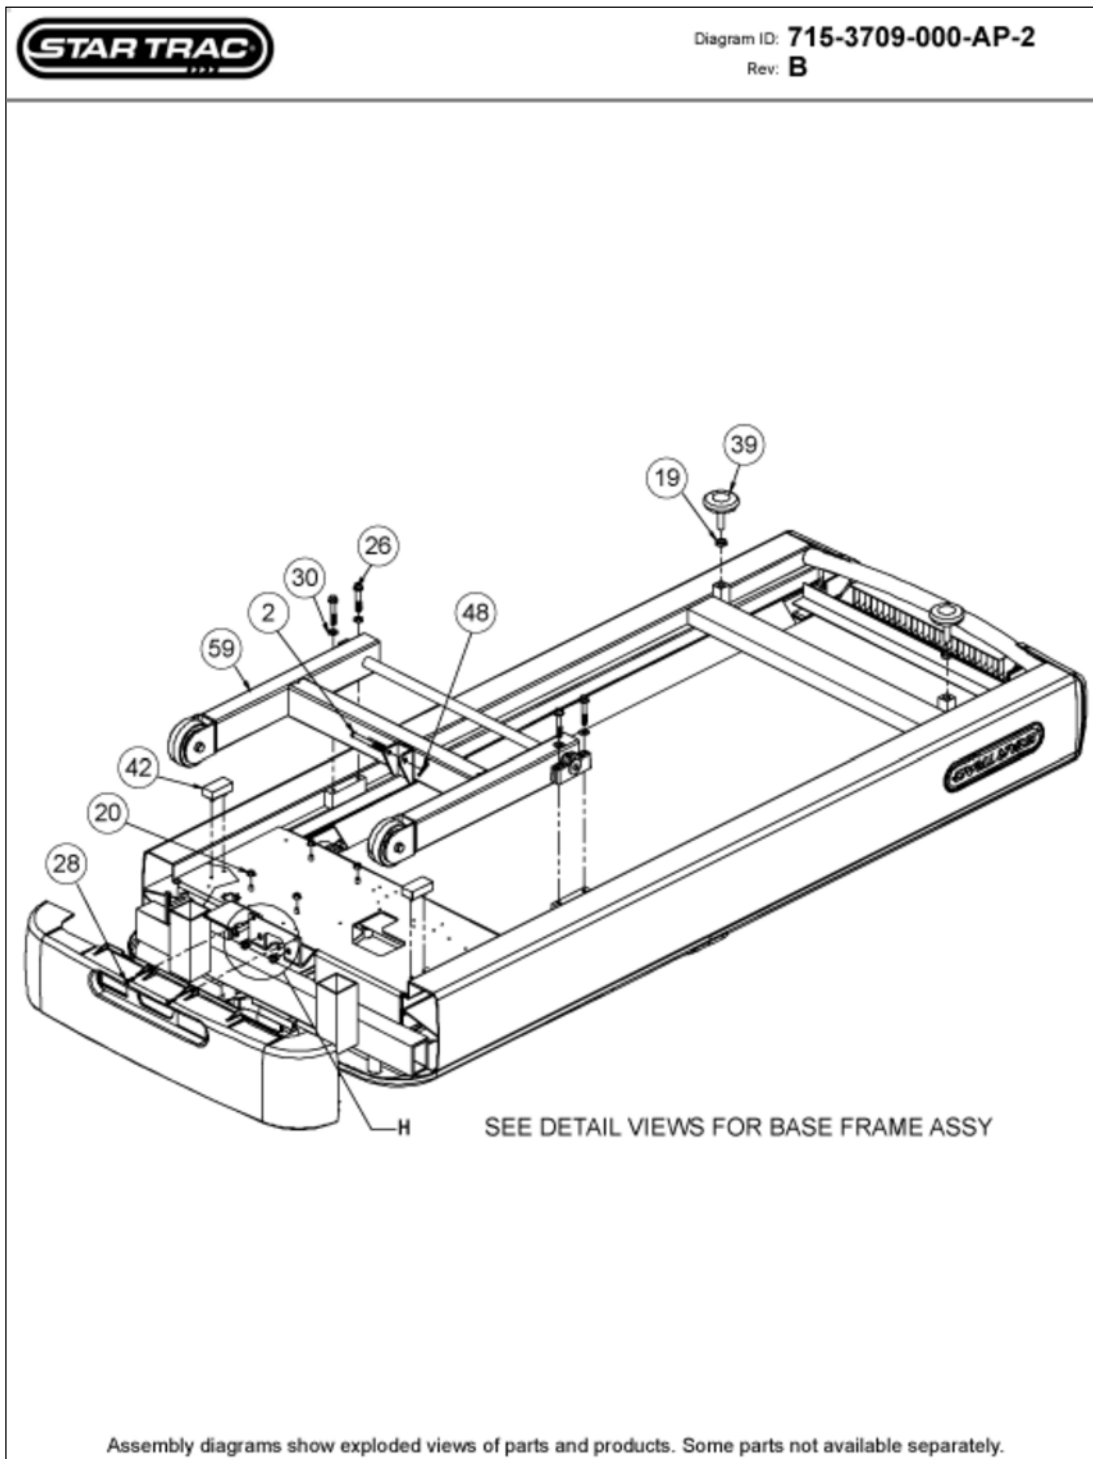

CARDIO • Treadmill • E Series Treadmill • E-TRx

Elevation Frame Assy

E-TRx

Elevation Frame Assy

E-TRx

Callout	Part Number:	Description
2	020-6288	PIN, CLEVIS, 3/8 X 2.5
19	110-1823	NUT, 1/2-13X5/16" JAM
20	110-1870	NUT, 5/16-18
26	110-3430	PIN, CLEVIS, 3/8X1-5/8
28	110-3450	SCREW, 10-24X3/4", TRUSS HEAD
30	120-0460	WASHER, 3/8" LOCK
39	140-3200	ADJUSTABLE FOOT, 1/2-13X3.0"
42	140-3397	BUMP STOP, W/THREADED STUD
48	140-3415	CLIP, CLEVIS PIN, 3/8
59	715-3726	ASSY, SUB, ELEVATION

Parts are subject to availability. Part pricing may change with or without notice.
Check the Star Trac Support Website <http://support.startrac.com> for current part pricing.

October 22, 2009