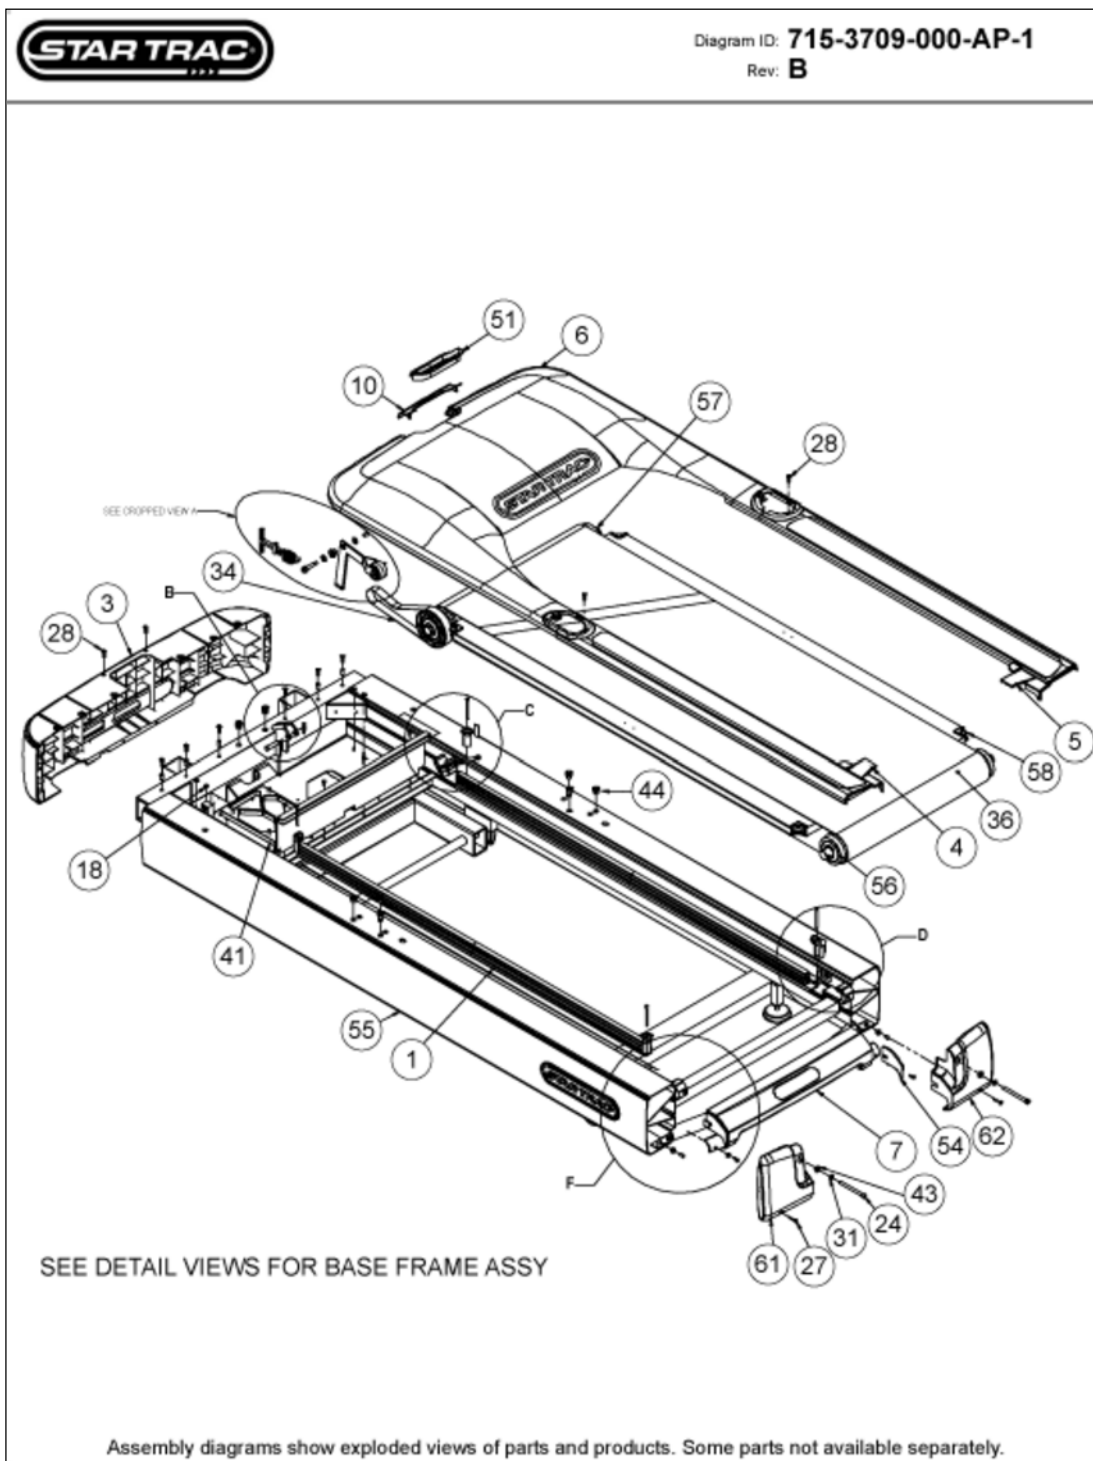

CARDIO • Treadmill • E Series Treadmill • E-TRx

Base Frame Assy E-TRx

Base Frame Assy E-TRx

Callout	Part Number:	Description
1	010-3106	DECK RUBBER, 53.5"
3	020-7030	CAP, FRONT, OX
4	020-7033-01	COVER, PLSTIC RAIL, LEFT, BACK
5	020-7033-02	COVER, PLSTIC RAIL, RT, BACK
6	020-7034	SHROUD, MOTOR, OX
7	020-7039	COVER, PLASTIC, TAIL CENTER,
10	020-7232	CAP, MOTOR SHROUD, TR OX
15	050-2070	LABEL, SERIAL, TV KIT
18	110-1770	*OBSOLETE*
24	110-3417	SCREW, 10-24X2.5X.875, SHC, HE
27	110-3443	SCREW, 10-32, 1.00, PHM, PH SS
28	110-3450	SCREW, 10-24X3/4", TRUSS HEAD
31	120-0490	WASHER, 5/16 X1/2" FLAT
36	130-1759	BELT, RUN, E8/2 O/U3, AS TXGD1
41	140-3392	SPACER BLOCK, MOTOR, TREAD
43	140-3405	WASHER, HAT, TAIL CAP
44	140-3408	RIVET, NUT, #5/16-18, PANEL
51	140-3428	GROMMET, NECK, 6X2, TR, OX
54	140-3446-02	SPACER, FOAM, TAIL CAP, RT,E-TRX
55	710-3141	FRAME, STRUCTURE, POWDER COAT
56	715-3635	ASSY, ROLLER, TAIL, FLAT, 88.9
57	715-3637	ASSY, ROLLER, HEAD, FLAT, 88.9
58	715-3689	ASSY, DECK, 25.75X53.75, OXTR
61	715-3791-01	ASSY, COVER, TAIL, LEFT, E-TRX
62	715-3791-02	ASSY, COVER, TAIL, RT, E-TRX