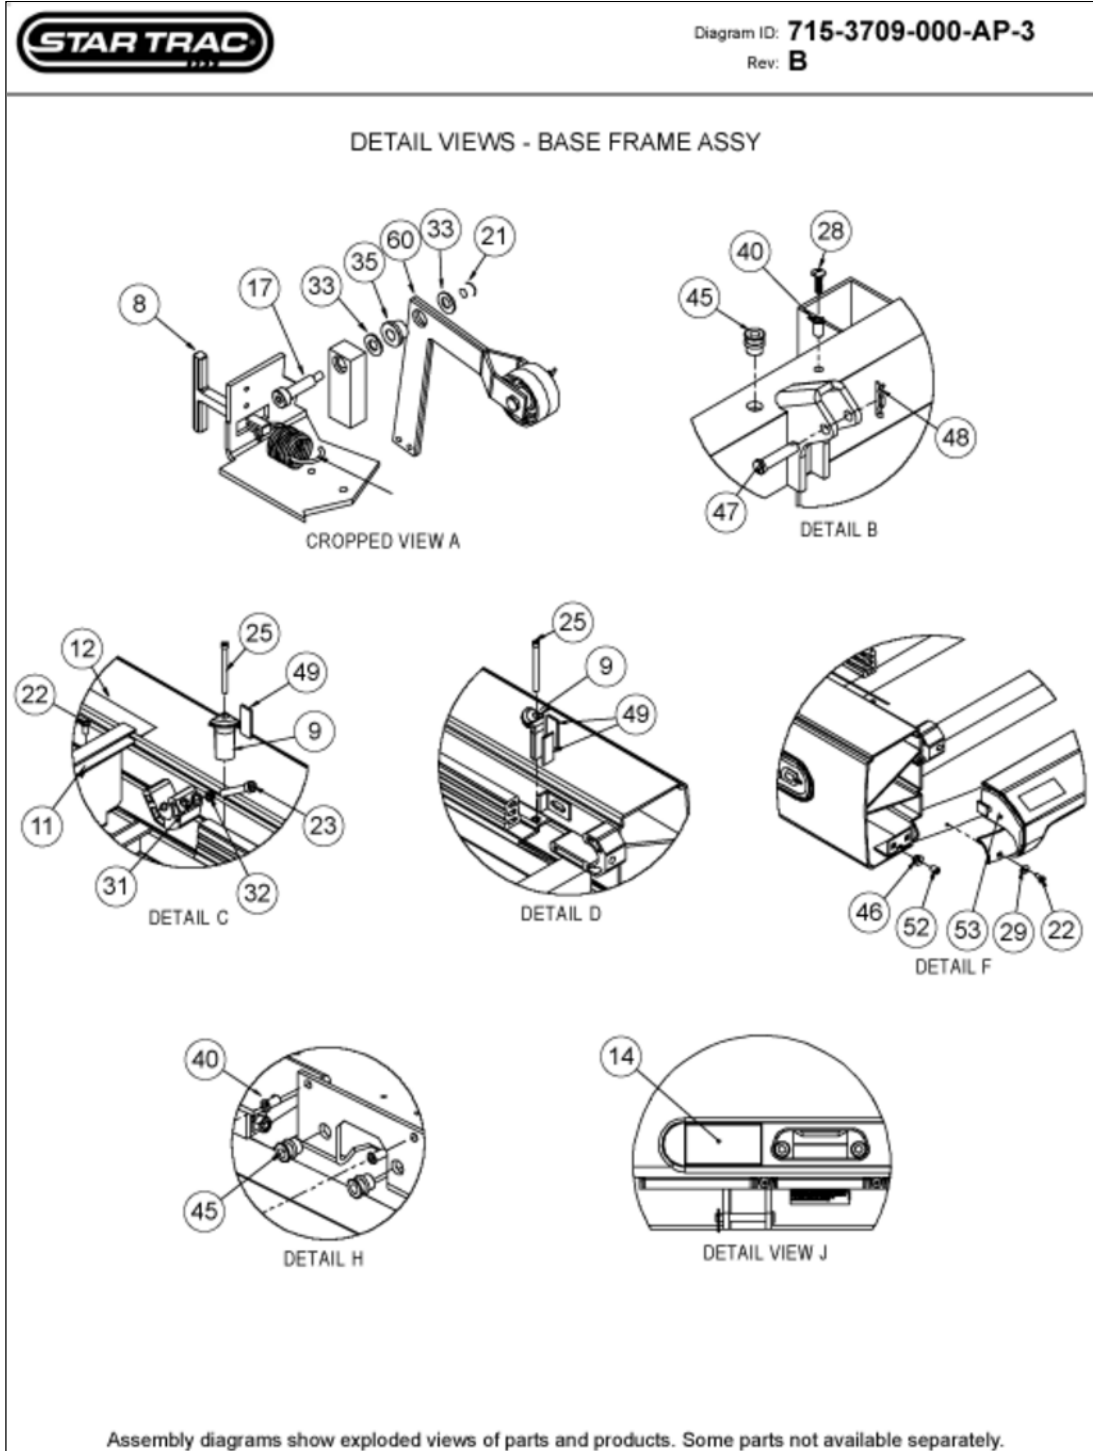

CARDIO • Treadmill • E Series Treadmill • E-TRx

Detail Views

Base Frame Assy

E-TRx

Detail Views

Base Frame Assy

E-TRx

Callout	Part Number:	Description
8	020-7143	HANDLE, QUICK RELEASE, TENSION
9	020-7228	DECK, RETENTION, DELRIN, ROD
11	020-7271	SHIELD, DUST, TR
12	020-7276	BRACKET, DECK RETENTION, REAR
14	050-2041	LOGO, STARTRAC, VLAD
17	050-2159	LABEL, CAUTION, PINCH POINTS,TR
21	110-3026	SCREW, 10-24X3/4" PHTCS
22	110-3056	SCREW, 5/16-18X2.0" SHCS
23	110-3415	SCREW, 5/16-18 X 3.5, SHC, HE,
25	110-3428	BOLT, 3/8-16X2.25X1HEX, FLANGE
28	110-3450	SCREW, 10-24X3/4", TRUSS HEAD
29	120-0341	WASHER, #10 FLAT SAE
31	120-0490	WASHER, 5/16 X1/2" FLAT
32	120-0496	WASHER, 5/16" LOCK
33	120-3310	WASHER, .390IDX.750ODX.067,
35	130-1756	BUSHING, FLANGED, BRONZE,
40	140-3340	RIVET NUT, #10-24, 130"-.225"
45	140-3409	RIVET, NUT, #5/16-18, PANEL
46	140-3410	NUT, GROMMET, #10, .03-.197
49	140-3416	FOAM, PAD, BLK, 1.5X.65X.093
52	140-3439	SPACER, RUBBER, .19X.315X.429
53	140-3446-01	SPACER, FOAM, TAIL CAP, LT,E-TRX
60	715-3790	ASSY, BELT TENSIONER, TR

Parts are subject to availability. Part pricing may change with or without notice.
Check the Star Trac Support Website <http://support.startrac.com> for current part pricing.

October 22, 2009