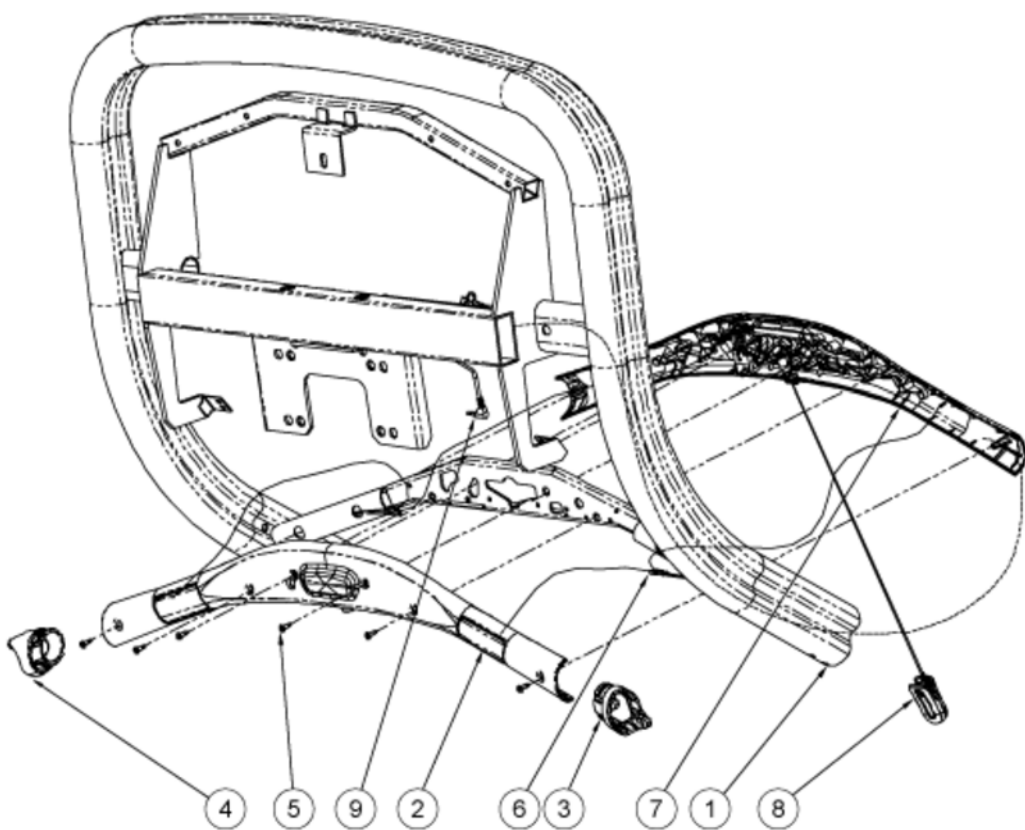

October 22, 2009

CARDIO • Treadmill • E Series Treadmill • E-TRx

Hotbar Assy

E-TRx

Diagram ID: 715-3747-000-AP-1
Rev: C

Assembly diagrams show exploded views of parts and products. Some parts not available separately.

Hotbar Assy E-TRx

Callout	Part Number:	Description
1	020-7183	WELDMENT, TOP RAIL, OX
2	020-7214	*ALT* USE PART # 020-7330
3	020-7218-01	GROMMET, HOT BAR OX, LEFT
4	020-7218-02	GROMMET, HOT BAR OX, RT
5	110-3165	SCREW, M4X0.7X20L, PHT,PH,CS,ZI
6	715-3425	SPLITTER, HR GRIP
7	715-3859-KT	ASSY, HOT BAR, COMPLETE, ETRX
8	715-3719	ASSY, LANYARD E-STOP, OX
9	715-3746	CABLE, SW I/O THRU RAIL, OX