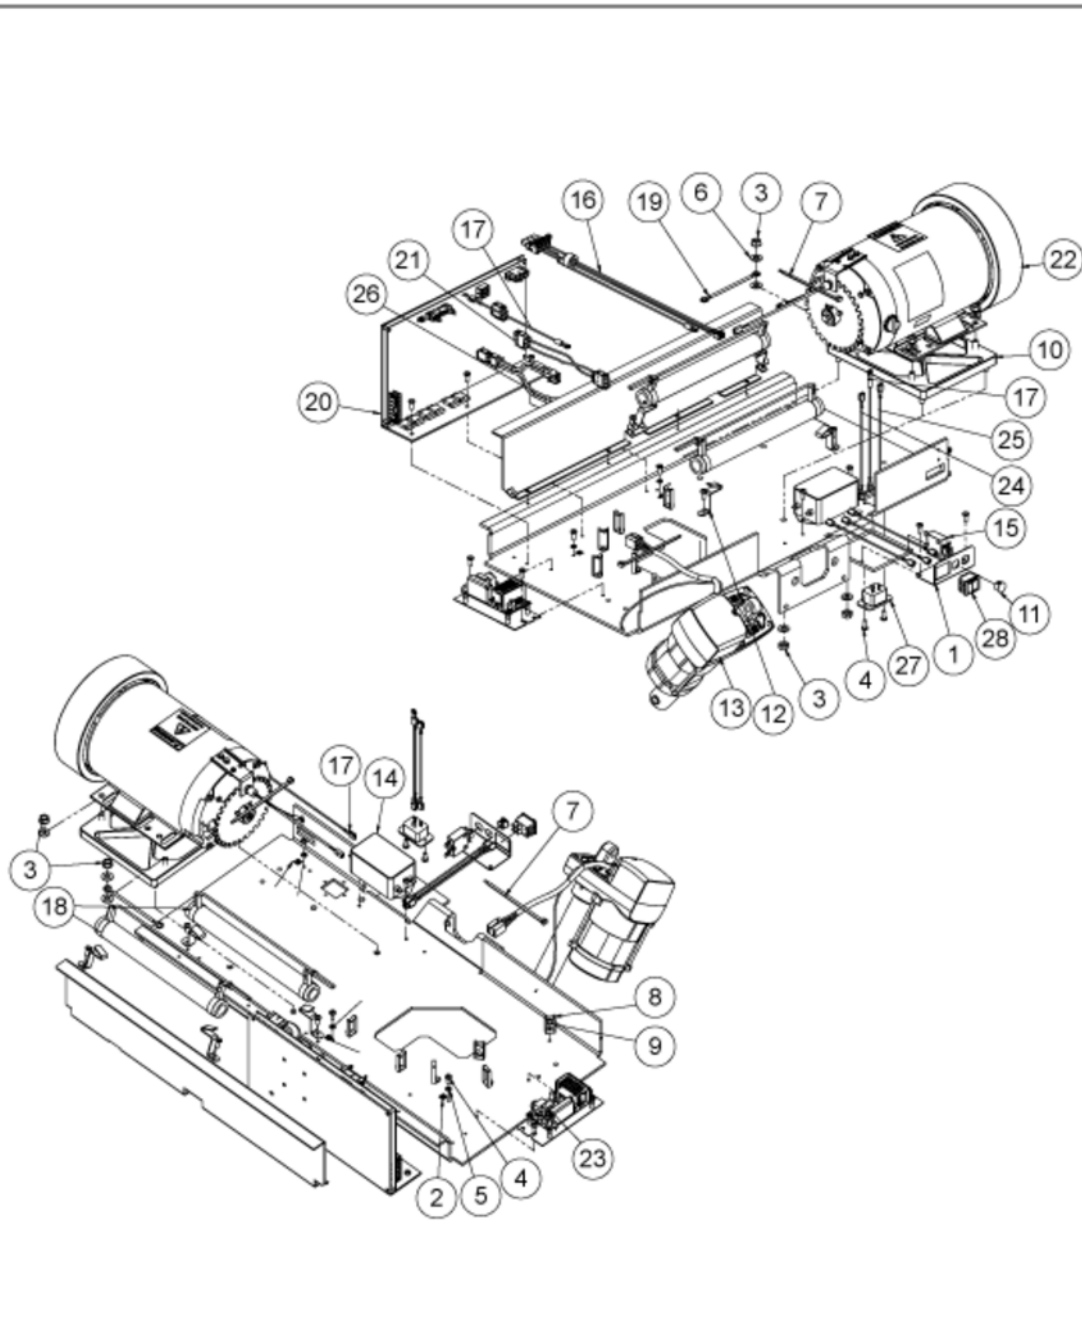

Electrical Assy

Lower (110V 18A)

E-TRx

Diagram ID: 715-3710-000-AP-1
Rev: B

Assembly diagrams show exploded views of parts and products. Some parts not available separately.

Electrical Assy

Lower (110V 18A)